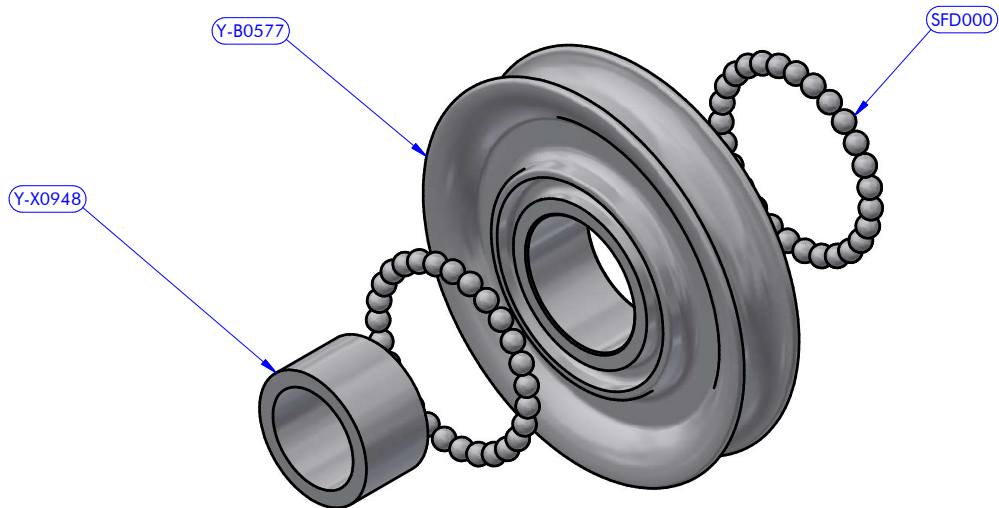

CODE 12025A

Sheave D120 - 024 T25 AL + S.Steel Hub

PART LIST			
CODE	DESCRIPTION	MATERIAL	Q.TY
Y-B0679	Hub	S.Steel	1
Y-BA505	Sheave assy	Aluminium	1

CODE Y-BA505

Sheave assy D120 - 030 T25 AL

PART LIST			
CODE	DESCRIPTION	MATERIAL	Q.TY
SFD000	Delrin ball	Plastic	54
Y-B0577	Sheave	Aluminium	1
Y-X0948	C.F. Bushing	Composite Fibre	1